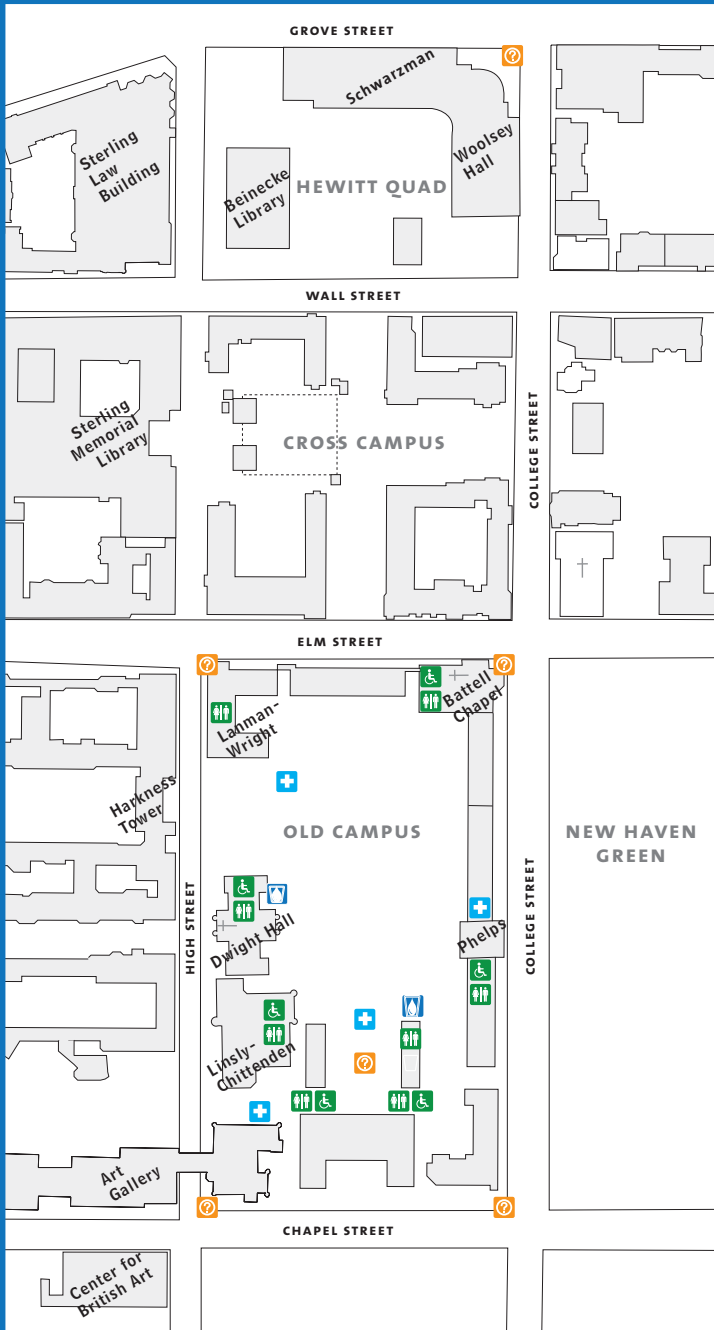

Yale

Commencement 2017

OLD CAMPUS SERVICE MAP

Hospitality Station

Restroom

Water

First Aid

Handicapped Restroom