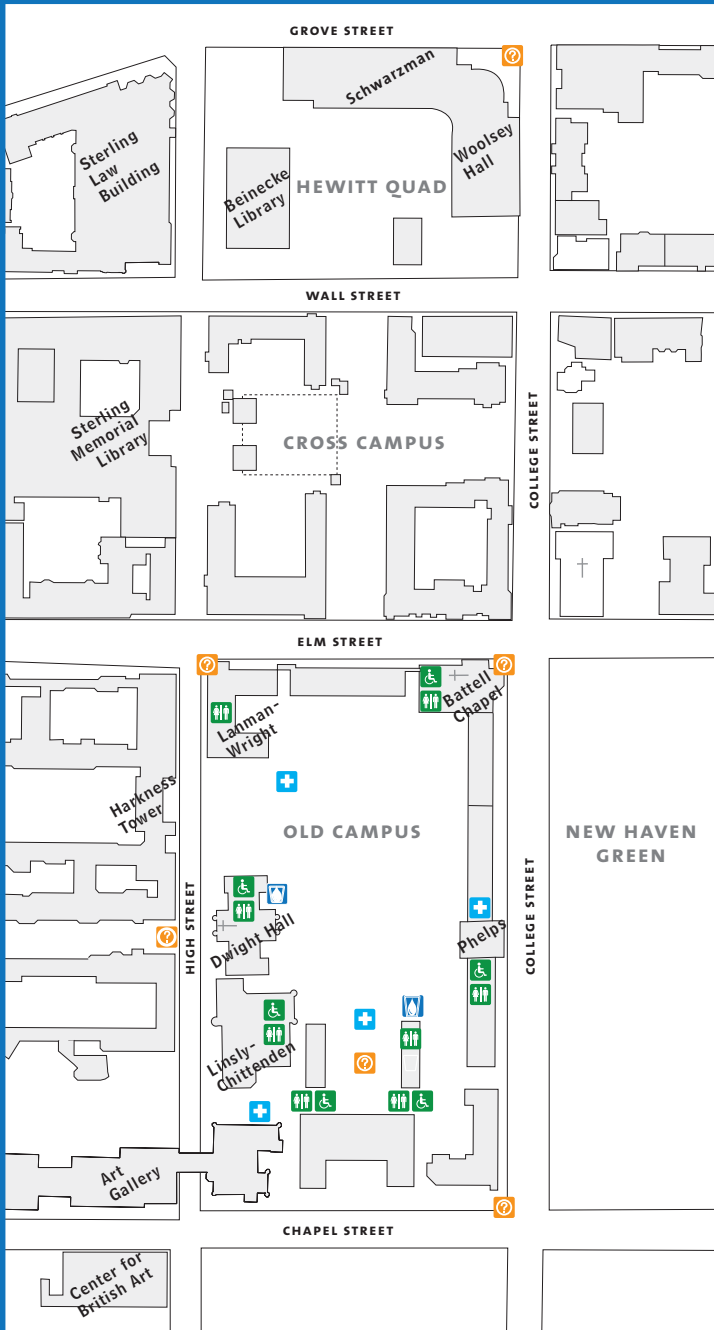

Yale

Commencement 2017

OLD CAMPUS SERVICE MAP

Hospitality Station

Restroom

Water

First Aid

Handicapped Restroom